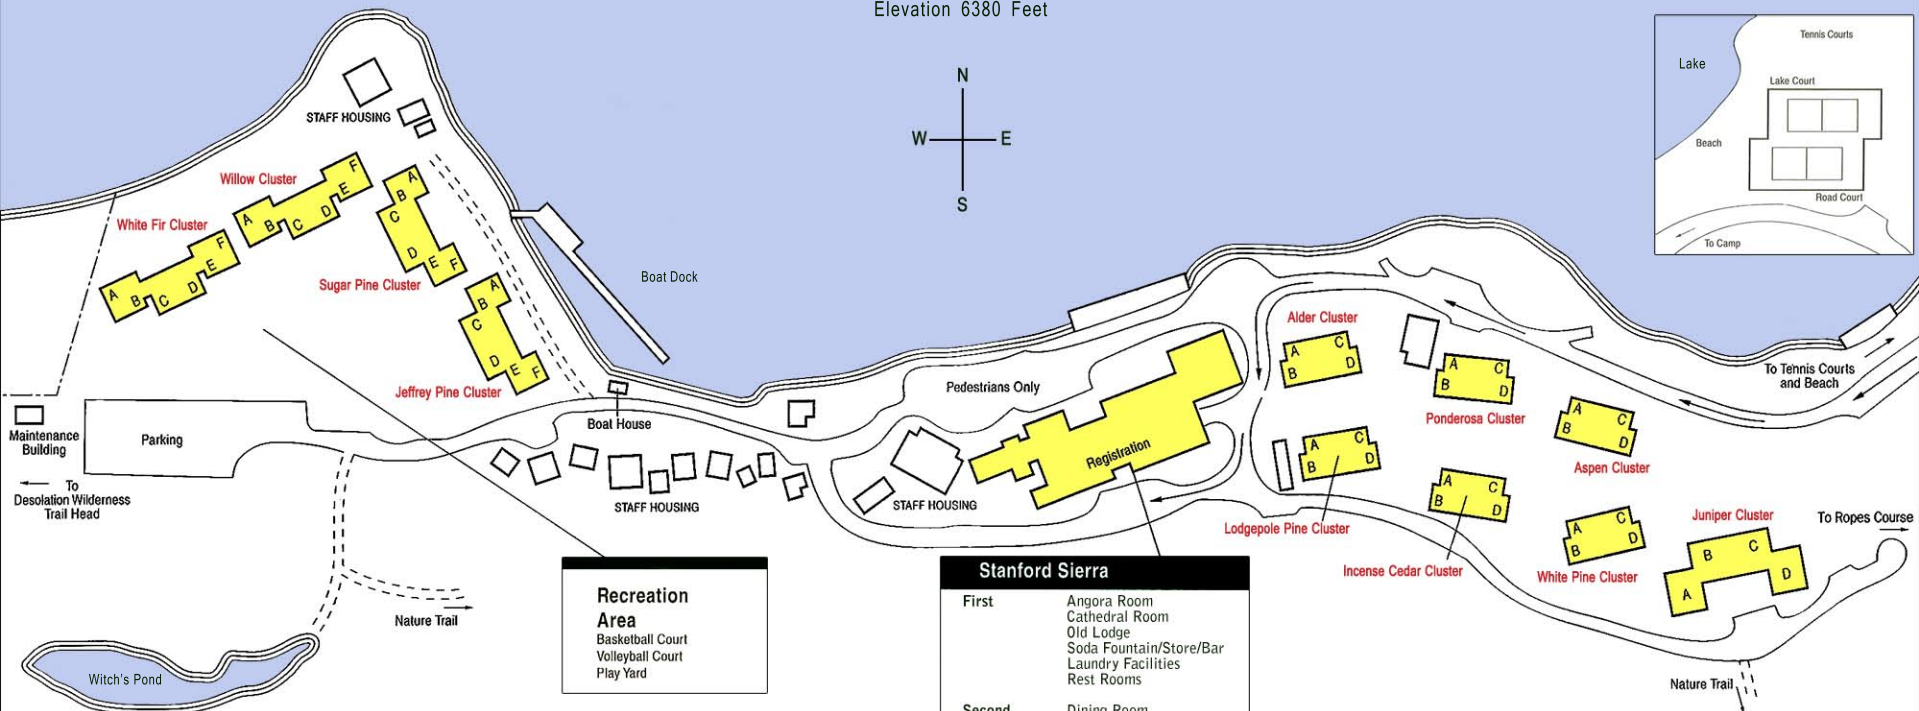

Stanford Sierra Camp

FALLEN LEAF LAKE

Elevation 6380 Feet

Recreation Area
Basketball Court
Volleyball Court
Play Yard

| Stanford Sierra | |
|-----------------|--|
| First | Angora Room Cathedral Room Old Lodge Soda Fountain/Store/Bar Laundry Facilities Rest Rooms |
| Second | Dining Room Stanford Lounge Jabu Business Center Tallac Room Main Office Guest Rooms (A-D) Rest Rooms Wheelchair Access |
| Third | Guest Rooms (E-L) Office |